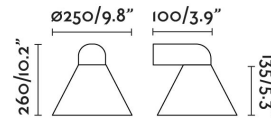

Specifications

Bulb:	1xE27
Bulb included:	No
Transformer:	
Transformer included:	No
Voltage:	100-240V
Operating Frequency:	
IP:	65
Class:	I
Material:	METAL STRUCTURE AND GLASS DIFFUSER
Designer:	FARO LAB
Recommended bulb:	
Net Weight:	1.80 kg
Volume:	0.01782 m3